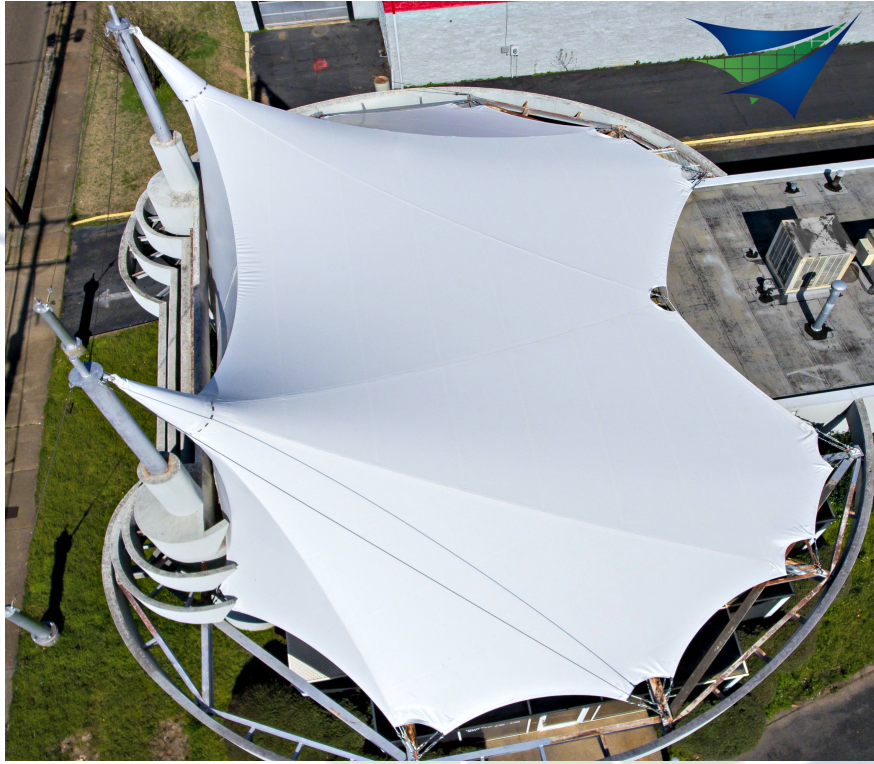

PHOTO FINISH – Dryve Cleaners

Custom shape and design to meet your exact needs.

TSS designed, engineered, manufactured and installed this new, custom tensile roof in Memphis, TN for a commercial business. The unique design allows the clients location to be easily recognized and this roof has become an instant landmark.

Tensile Structure Systems is a boutique firm specializing in the design of custom tensile fabric structures, roof systems and shade sails. Whether it be a sports facility, amphitheater or transportation hub we are dedicated to providing the highest quality, cost effective products with a customer service experience second to none. This is our commitment. This is our mission.